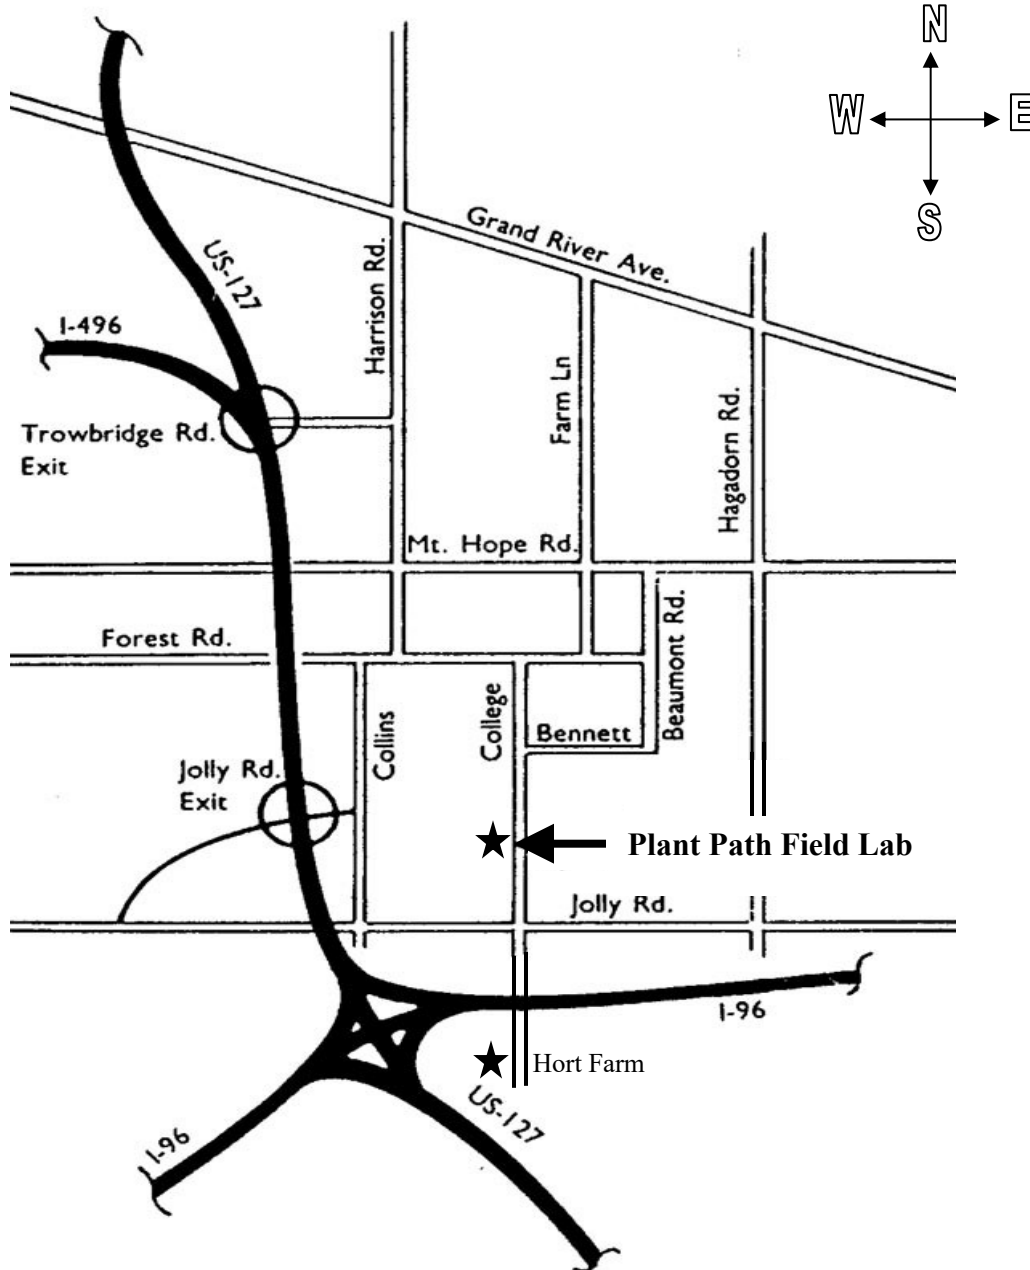

## Site Map for the 2023 Michigan Wheat Program Summer Field Day

Wednesday, June 14, 2023  
MSU Plant Pathology Research Center  
3735 College Rd., Lansing, MI 48910